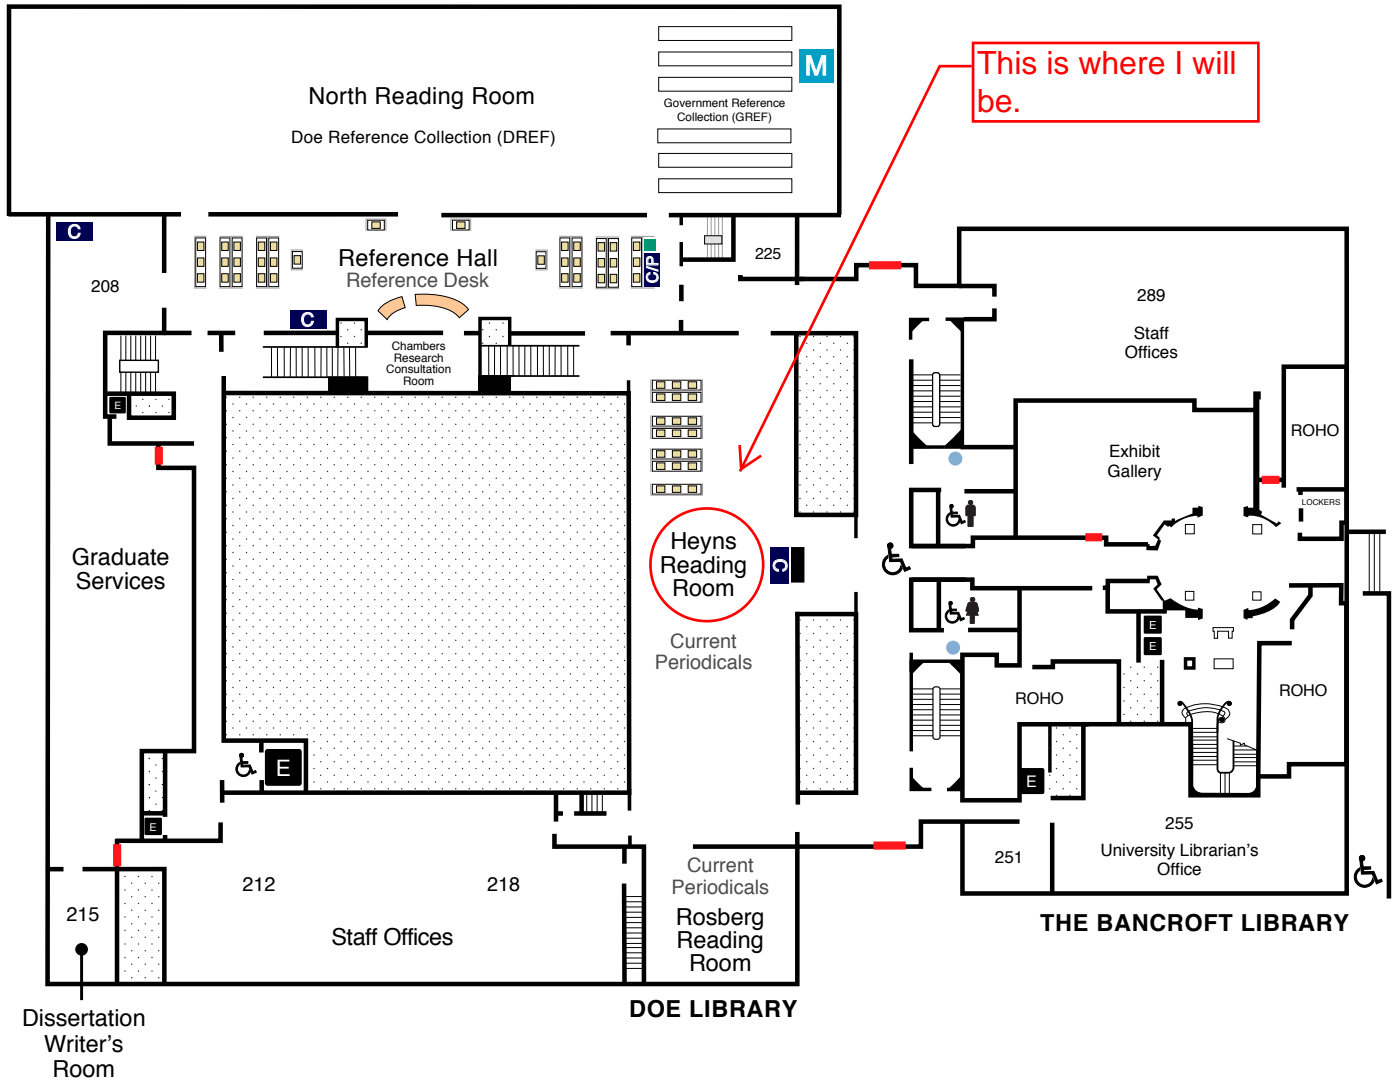

# DOE LIBRARY AND ANNEX

UNIVERSITY OF CALIFORNIA, BERKELEY

This is where I will be.

This is the entrance across from the Campanile / Le Conte

- Access
- Change Machine
- Copier
- Copier/Printer
- Copy Card Machine
- Drinking Fountain
- Elevator
- Microform Reader/Printer
- Pay/Campus Phone
- Research Computer
- Restrooms / ADA
- Emergency Exit

Dissertation  
Writer's  
Room

## FLOOR 2